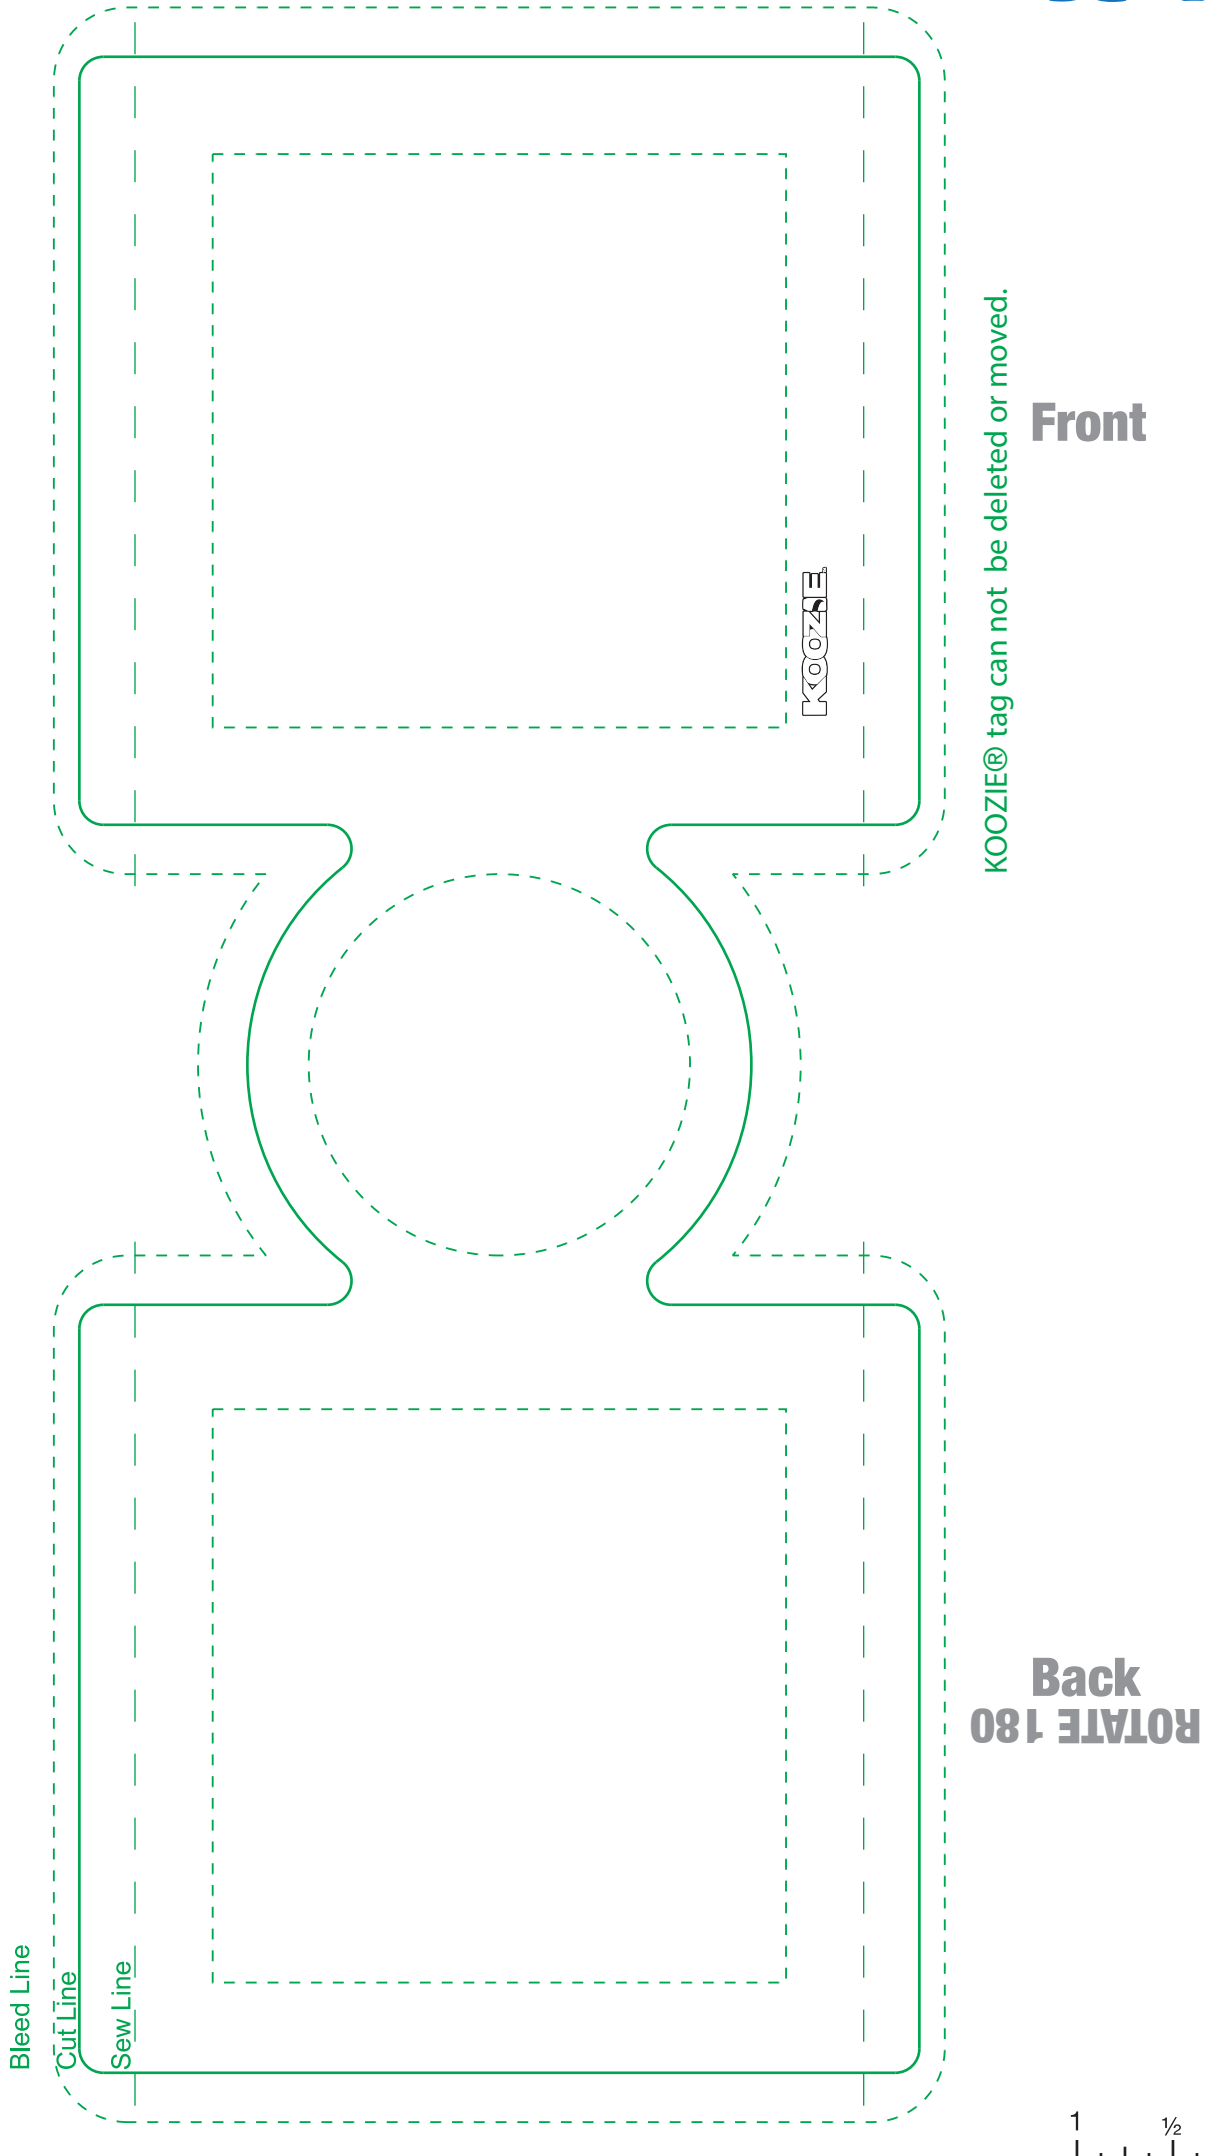

### Order Information:

britePix  
Side 1(Standard):3"w x 3"h; Side 2(Standard):3"w x 3"h  
Full Bleed(Standard):4-5/8"w x 11"h  
Bottom(Standard):2"dia.  
Minimum Font Size: 10 pt. pos/ 14 pt. neg  
Minimum Line Weight: 1 pos / 1.5 neg  
Halftones Available

KOOZIE® tag can not be deleted or moved.

**Front**

**Back  
ROTATE 180**